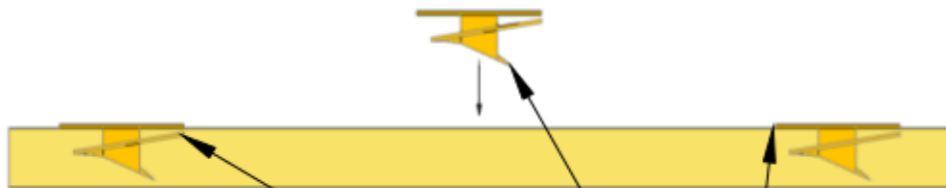

Project Name:

Rotofast Snap-On Clips [Ceiling Mount]

See RotoFast Snap-On Anchor Installation Instructions

Note: Drywall anchors
MUST be used during
installation

Rotofast
Snap-On
Ratchet

Ceiling

Ceiling Panel
Side View

Rotofast
Snap-On
Anchor

Typical Rotofast placement for 48" x 96" panels