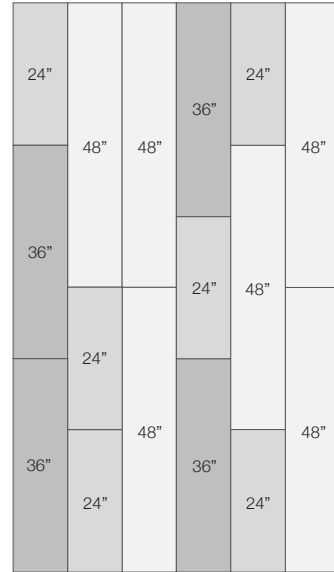

FIRE RATING

All components are ASTM E84—Class I/A

CONFIGURATION #2

6 each: 48" x 8" x 1"
4 each: 36" x 8" x 1"
6 each: 24" x 8" x 1"

CONFIGURATION #3

6 each: 48" x 8" x 1"
4 each: 36" x 8" x 1"
6 each: 24" x 8" x 1"