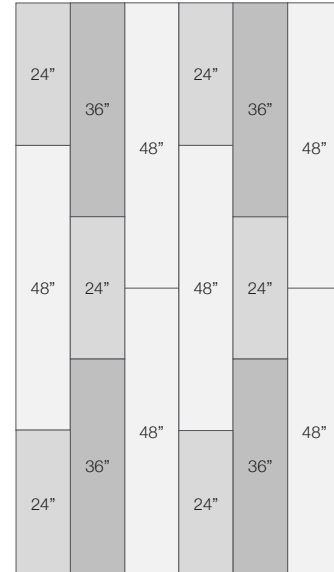

FIRE RATING

All components are ASTM E84—Class I/A

CONFIGURATION #2

6 each: 48" x 8" x 1"
4 each: 36" x 8" x 1"
6 each: 24" x 8" x 1"