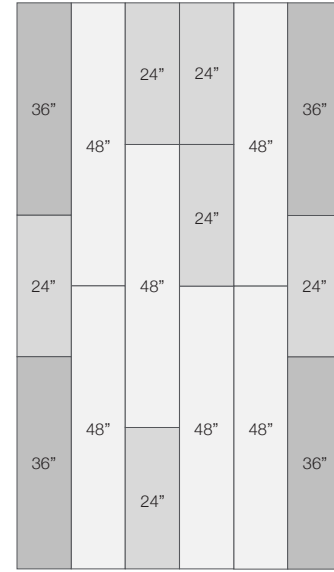

CONFIGURATION #3

6 each: 48" x 8" x 1"
4 each: 36" x 8" x 1"
6 each: 24" x 8" x 1"