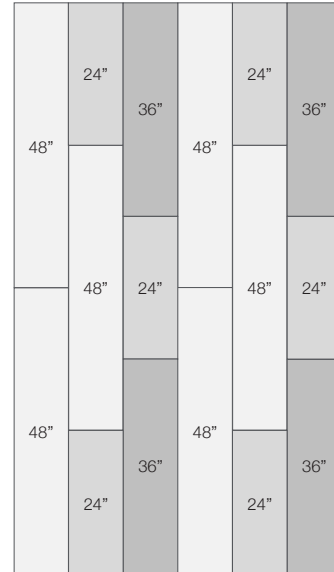

SPECIFICATIONS

Each kit contains 16 panels and covers 32 square feet of wall space.

LEAD TIME

Ships in 15 business days via UPS

CONFIGURATION OPTIONS

CONFIGURATION #1

6 each: 48" x 8" x 1"
4 each: 36" x 8" x 1"
6 each: 24" x 8" x 1"