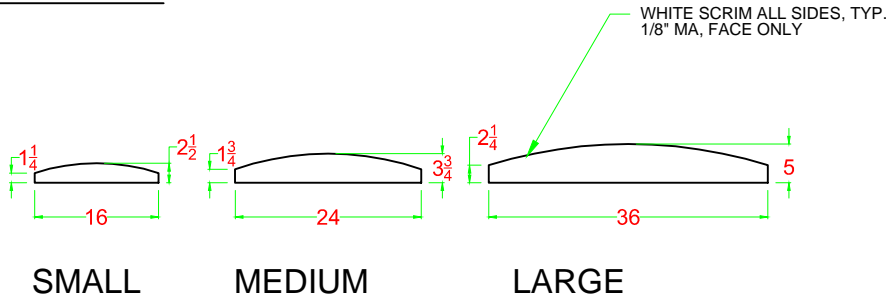

DIAMOND

SHORT: 14 3/8"x24"x3 1/4"
3 sq. ft.

TALL: 14 3/8"x24"x4 1/4"
3 sq. ft.

1" BASE

2" BASE

ARCH

SMALL
6" w. x 16" H.

MEDIUM
9" W. x 24" H.

LARGE
13 7/8" W. x 36" H.

WEDGE

SMALL
12" w. x 24" H.

MEDIUM
18" W. x 36" H.

LARGE
24" W. x 48" H.

KEYSTONE

SMALL
12" w. x 15" H.

MEDIUM
24" W. x 30" H.

LARGE
36" W. x 45" H.

PLANK

AVAILABLE IN MULTIPLE SIZES