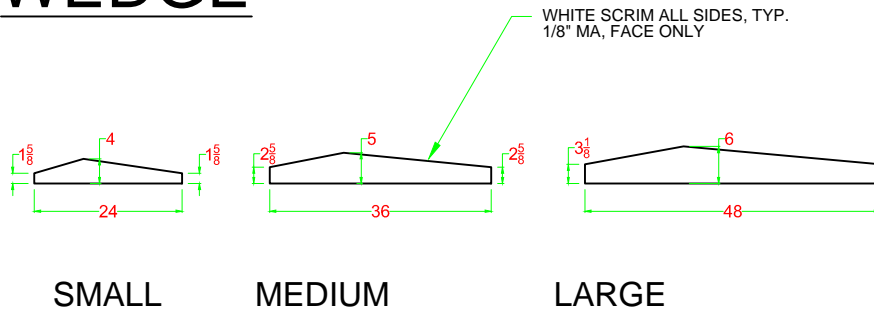

DIAMOND

SHORT: 14 3/8"x24"x3 1/4"
3 sq. ft.

TALL: 14 3/8"x24"x4 1/4"
3 sq. ft.

1" BASE

2" BASE

ARCH

SMALL
6" w. x 16" H.

MEDIUM
9" W. x 24" H.

LARGE
13 7/8" W. x 36" H.

WEDGE

SMALL
12" w. x 24" H.

MEDIUM
18" W. x 36" H.

LARGE
24" W. x 48" H.

KEYSTONE

SMALL
12" w. x 15" H.

MEDIUM
24" W. x 30" H.

LARGE
36" W. x 45" H.

PLANK

AVAILABLE IN MULTIPLE SIZES