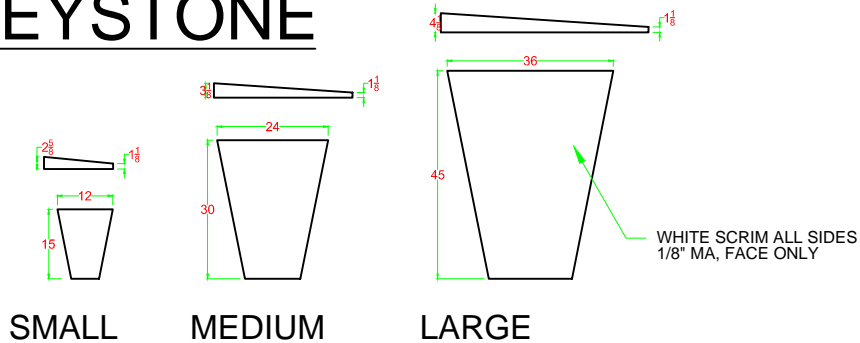

DIAMOND

SHORT: 14 3/8"x24"x3 1/4"
3 sq. ft.

TALL: 14 3/8"x24"x4 1/4"
3 sq. ft.

1" BASE

2" BASE

ARCH

SMALL
6" w. x 16" H.

MEDIUM
9" W. x 24" H.

LARGE
13 7/8" W. x 36" H.

WEDGE

SMALL
12" w. x 24" H.

MEDIUM
18" W. x 36" H.

LARGE
24" W. x 48" H.

KEYSTONE

SMALL
12" w. x 15" H.

MEDIUM
24" W. x 30" H.

LARGE
36" W. x 45" H.

PLANK

AVAILABLE IN MULTIPLE SIZES