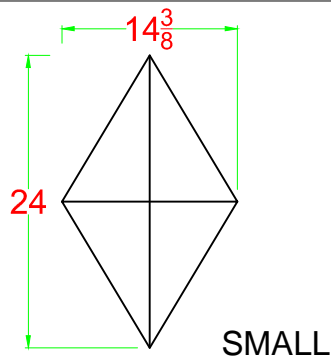

DIAMOND

SHORT: 14 3/8"x24"x3 1/4"
3 sq. ft.

TALL: 14 3/8"x24"x4 1/4"
3 sq. ft.

1" BASE

2" BASE

ARCH

SMALL
6" w. x 16" H.

MEDIUM
9" W. x 24" H.

LARGE
13 7/8" W. x 36" H.

WEDGE

SMALL
12" w. x 24" H.

MEDIUM
18" W. x 36" H.

LARGE
24" W. x 48" H.

KEYSTONE

SMALL
12" w. x 15" H.

MEDIUM
24" W. x 30" H.

LARGE
36" W. x 45" H.

PLANK

AVAILABLE IN MULTIPLE SIZES