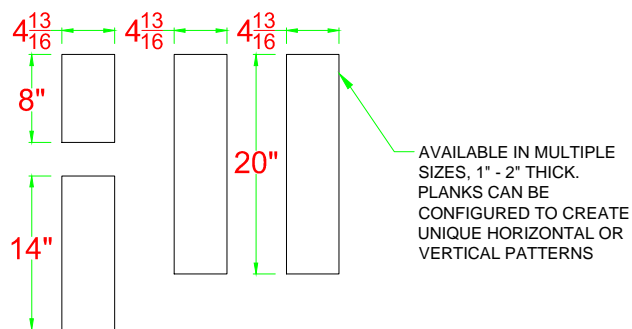

DIAMOND

SHORT: 14 3/8"x24"x3 1/4"
3 sq. ft.

TALL: 14 3/8"x24"x4 1/4"
3 sq. ft.

1" BASE

2" BASE

ARCH

SMALL
6" w. x 16" H.

MEDIUM
9" W. x 24" H.

LARGE
13 7/8" W. x 36" H.

WEDGE

SMALL
12" w. x 24" H.

MEDIUM
18" W. x 36" H.

LARGE
24" W. x 48" H.

KEYSTONE

SMALL
12" w. x 15" H.

MEDIUM
24" W. x 30" H.

LARGE
36" W. x 45" H.

PLANK

AVAILABLE IN MULTIPLE SIZES